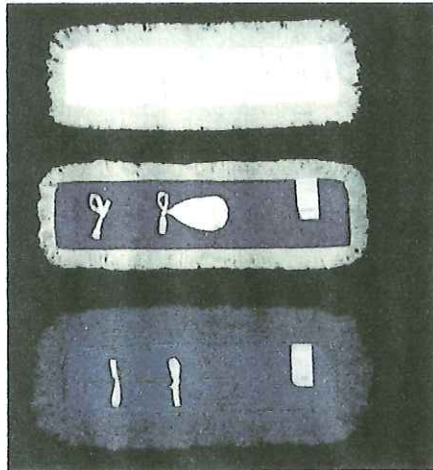

Carolina Mop Manufacturing Co.

"By Test - The Best Mops Made"

ISSA MEMBER
The Experts
in Cleaning and Maintenance

Sixty Years of Excellence

God Bless  The U.S.A.

WET MOPS

Cut-end, Screw Connector, Looped-end